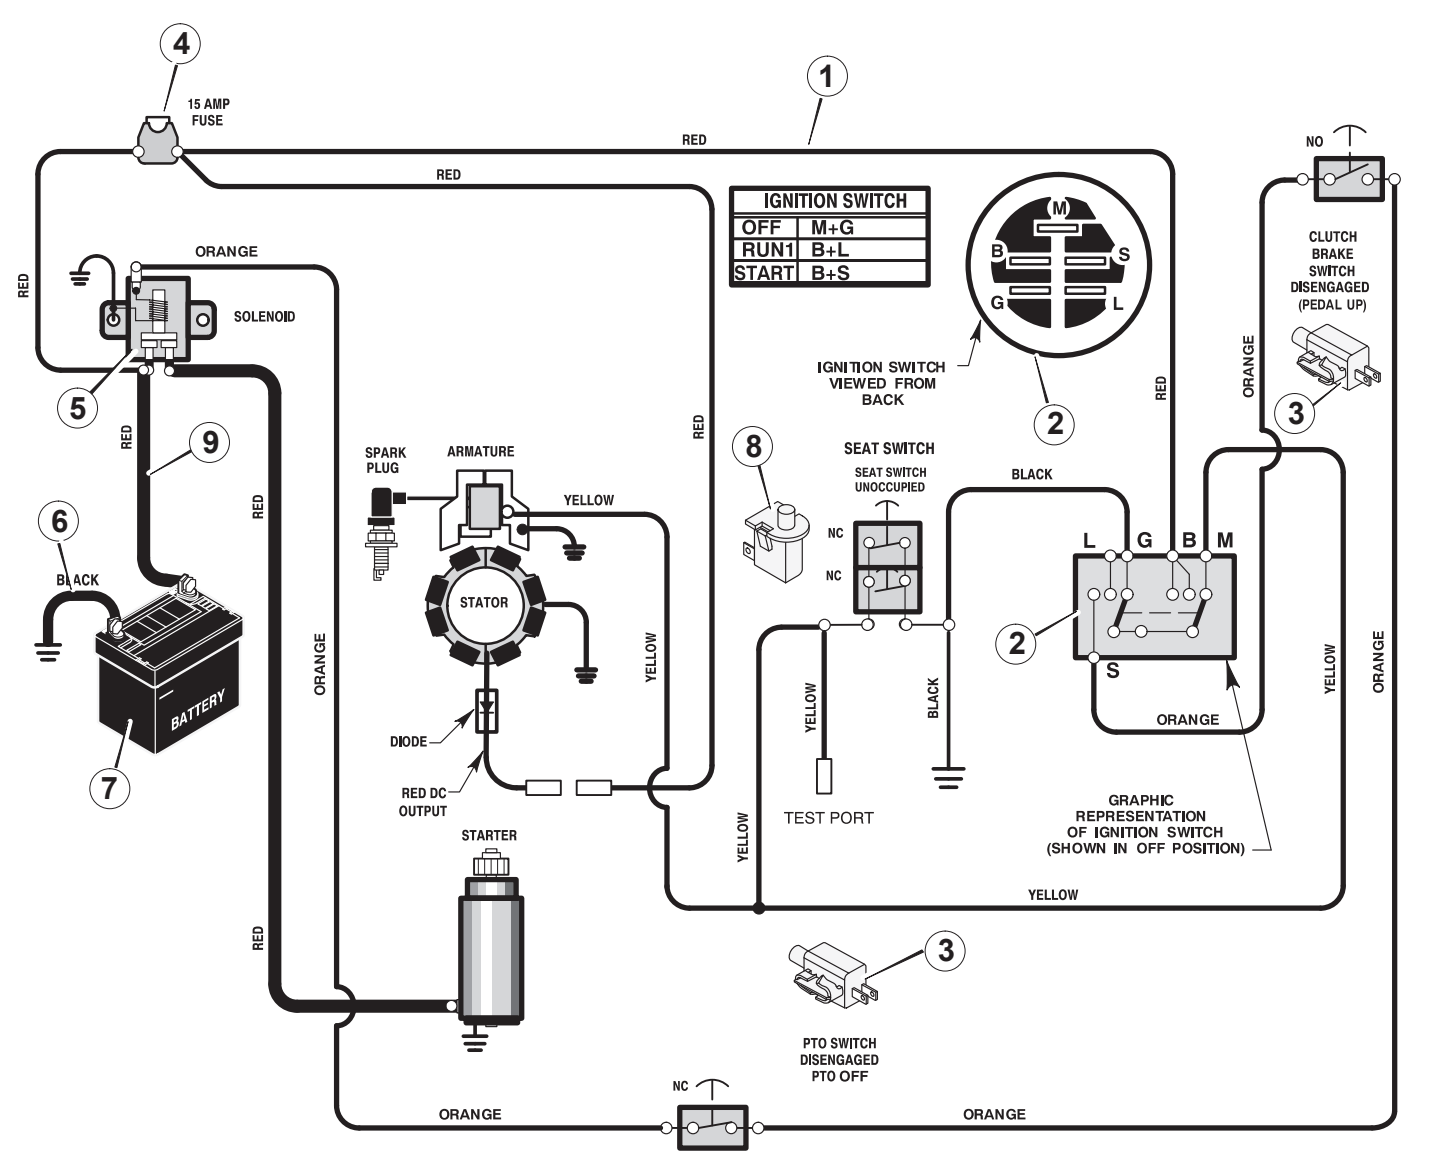

IGNITION SWITCH	
OFF	M+G
RUN1	B+L
START	B+S